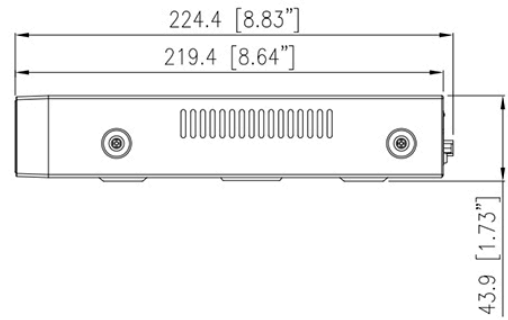

SN-NVR3704E1-P4 (III)

4CH 1HDD 4CH PoE 4K NVR

Key Features

- Up to 4-ch IP cameras access
- Up to 40 Mbps incoming/outgoing bandwidth
- Up to 1-ch @ 8MP/4-ch @ 1080P decoding capacity
- 1 SATA hard disk up to 8TB
- Plug & Play with 4 PoE interface
- Support 1 HDMI and 1 VGA interface, maximum resolution of HDMI is 4K

Remote Users	Up to 8 users
P2P	P2P, Web NAT
Interoperability	ONVIF, SDK, CGI
Security	IP Address Filtering, User Access Log, IEEE 802.1X, TLS, Signed Firmware
Storage	
HDD	1 SATA interface
Capacity	Up to 8 TB per disk
ANR	Supported
Interface	
Network Interface	1 × RJ-45, 10/100 Mbps self-adaptive Ethernet ports
PoE Interface	4 ports, 10/100Mbps, 802.3af, max 40 W
HDMI	1
VGA	1
Audio Interface	1 output
USB Interface	Front panel: 2 × USB 2.0
General	
Power Supply	48 VDC/1.36A
Power Consumption	< 15 W (without HDD, PoE disabled)
Operating Conditions	-10 °C to 50 °C (14 °F to 122 °F)
Operating Humidity	Less than 90% RH
Certifications	CE/FCC
Dimensions	254.5 × 224.4 × 43.9 mm (10.02 × 8.83 × 1.73 inch)
Net Weight	Approx. 0.68 kg (1.5 lb) without HDD

Dimensions (mm)

Rear Panel