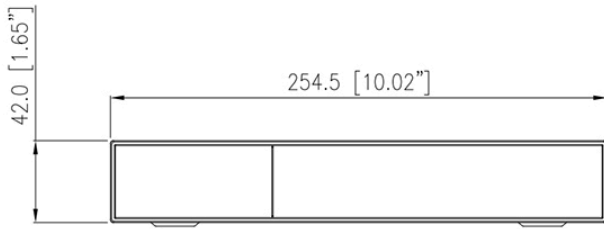

SN-NVR3704E1-P4 (III)

4CH 1HDD 4CH PoE 4K NVR

Key Features

- Up to 4-ch IP cameras access
- Up to 40 Mbps incoming/outgoing bandwidth
- Up to 1-ch @ 8MP/4-ch @ 1080P decoding capacity
- 1 SATA hard disk up to 8TB
- Plug & Play with 4 PoE interface
- Support 1 HDMI and 1 VGA interface, maximum resolution of HDMI is 4K

Specifications

Video & Audio	
IP Camera Input	4 Channel
HDMI Output	3840 × 2160, 1920 × 1080, 1280 × 1024, 1024 × 768
VGA Output	1920 × 1080, 1280 × 1024, 1024 × 768
Multi-screen Display	1/4
Decoding Capacity	1ch 8MP, 4ch 1080P
IVS	
Intelligent Analysis (By Camera)	Intrusion, smart motion, single line crossing, double line crossing, object left, object removed, signal bad loitering, multi-loitering, abnormal speed, wrong way, illegal parking, people counting, fence, enter area, leave area, smoking detection, smoke and flame detection, fire spot detection, etc.
Trigger Event Actions	Buzzer, Push message to APP, Full screen, Email, FTP, PTZ, Speaker, Camera alarm out, Event recording
Smart Search	Supported
Recording	
Recording Resolution	8MP, 6MP, 5MP, 4MP, 3MP, 1080P, 720P, D1 etc.
Recording Mode	Manual, Schedule (Regular, Continuous), Event
Dual Stream	Supported
Audio Compression	G.711A, G.711U, PCM
Playback & Backup	
Synchronous Playback	4/1
Search Mode	Time /Date, Alarm, Picture grid, Event
Playback Control	Play, pause, FF/REW, slow, digital zoom
Backup Mode	USB Device, Network
Event	
General Event	Motion Detection, Video Loss, Abnormal alarm
Abnormal Alarm	Disk Alarm, IP Address Conflict, Network Disconnect
Event Actions	Buzzer, Push message to APP, Full screen, Email, FTP, PTZ, Recording
Network	
Incoming Bandwidth	40 Mbps
Outgoing Bandwidth	40 Mbps
Protocols	HTTP, HTTPS, TCP/IP, IPv4, IPv6, UPnP, UDP, RTSP, SMTP, NTP, DNS, DHCP, FTP, P2P, IP Address Filtering, DDNS, IEEE 802.1X, SNMP, 3G/4G, PPPoE

Dimensions (mm)

Rear Panel